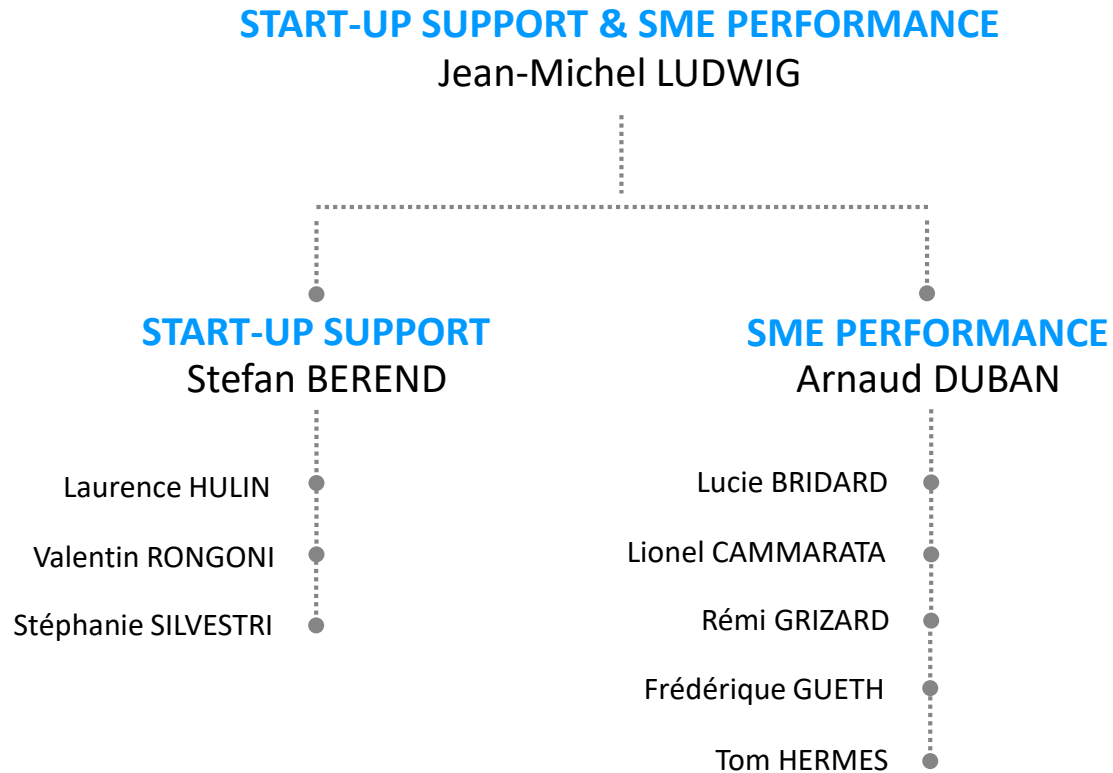

Cluster Initiative & Flagship Projects

CLUSTER INITIATIVE & FLAGSHIP PROJECTS

Johnny BREBELS

CLUSTER INITIATIVE

FLAGSHIP PROJECTS

Jean-Claude BACKENDORF

Anja HÖTHKER

Oliver LAUER

Start-up Support & SME Performance

Funding Management

FUNDING MANAGEMENT

Marc FERRING

NATIONAL FUNDING

Pascal FABING

Barbara GRAU

Isabelle HENNEQUIN