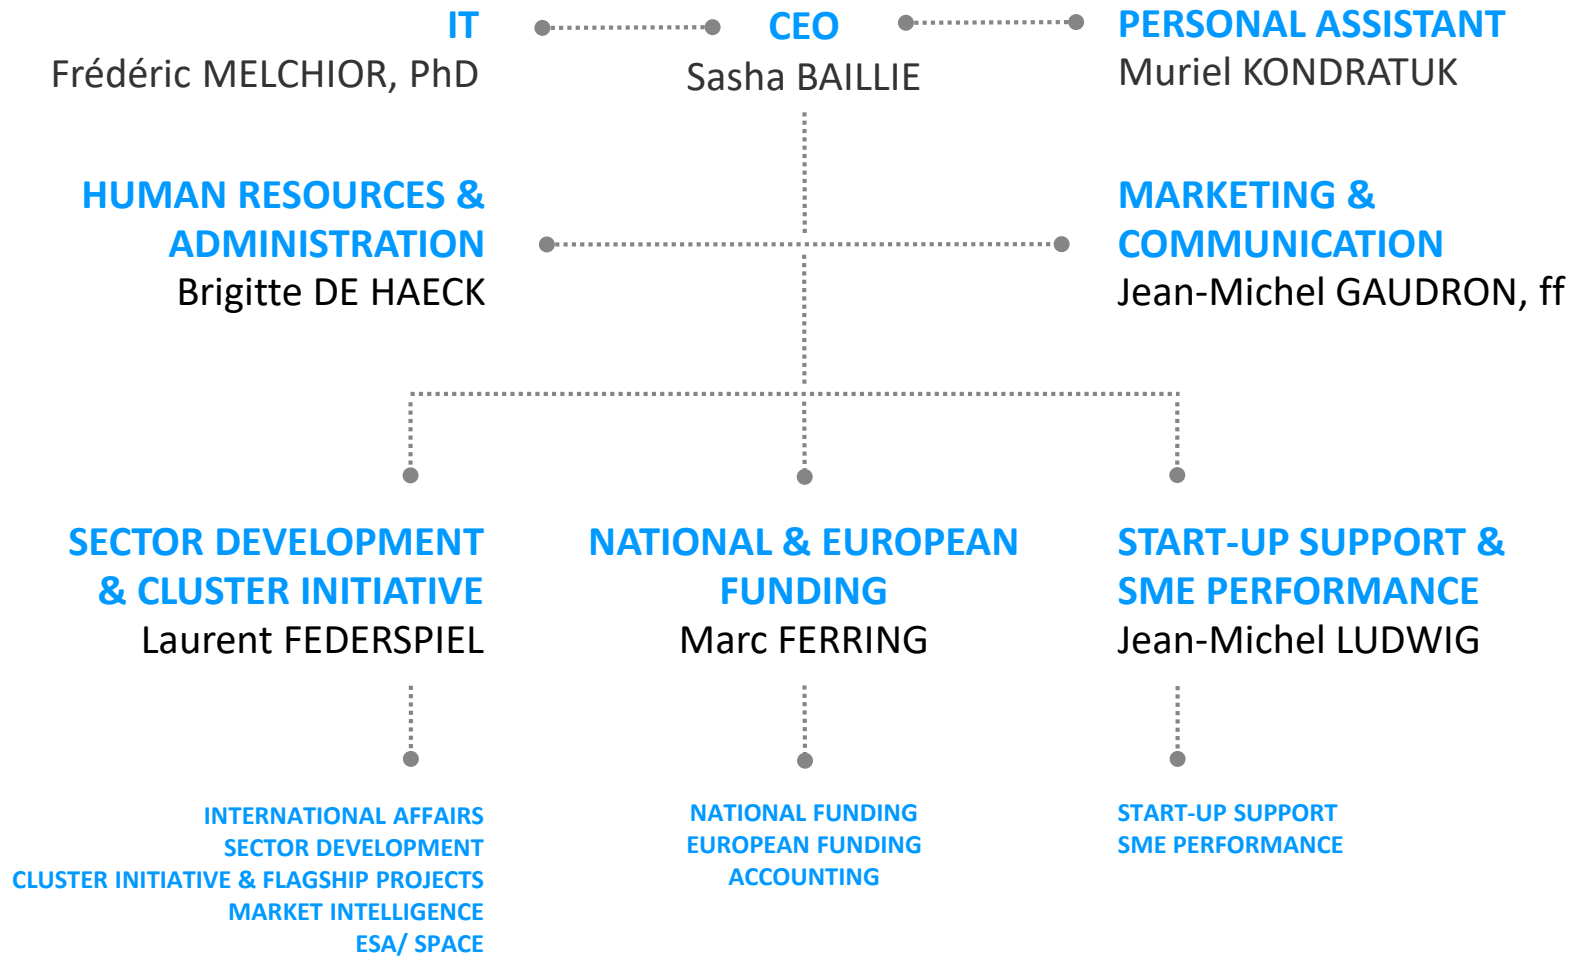

ORGANISATION CHART

Luxinnovation
October 2018

LUXINNOVATION
TRUSTED PARTNER FOR BUSINESS

Organisation Chart

Sector Development & Cluster Initiative

SECTOR DEVELOPMENT & CLUSTER INITIATIVE

Laurent FEDERSPIEL

Cluster Initiative & Flagship Projects

CLUSTER INITIATIVE & FLAGSHIP PROJECTS

Johnny BREBELS

CLUSTER INITIATIVE

FLAGSHIP PROJECTS

Jean-Claude BACKENDORF

Anja HÖTHKER

Oliver LAUER

Start-up Support & SME Performance

Funding Management

FUNDING MANAGEMENT

Marc FERRING

NATIONAL FUNDING

Pascal FABING

Barbara GRAU

Isabelle HENNEQUIN