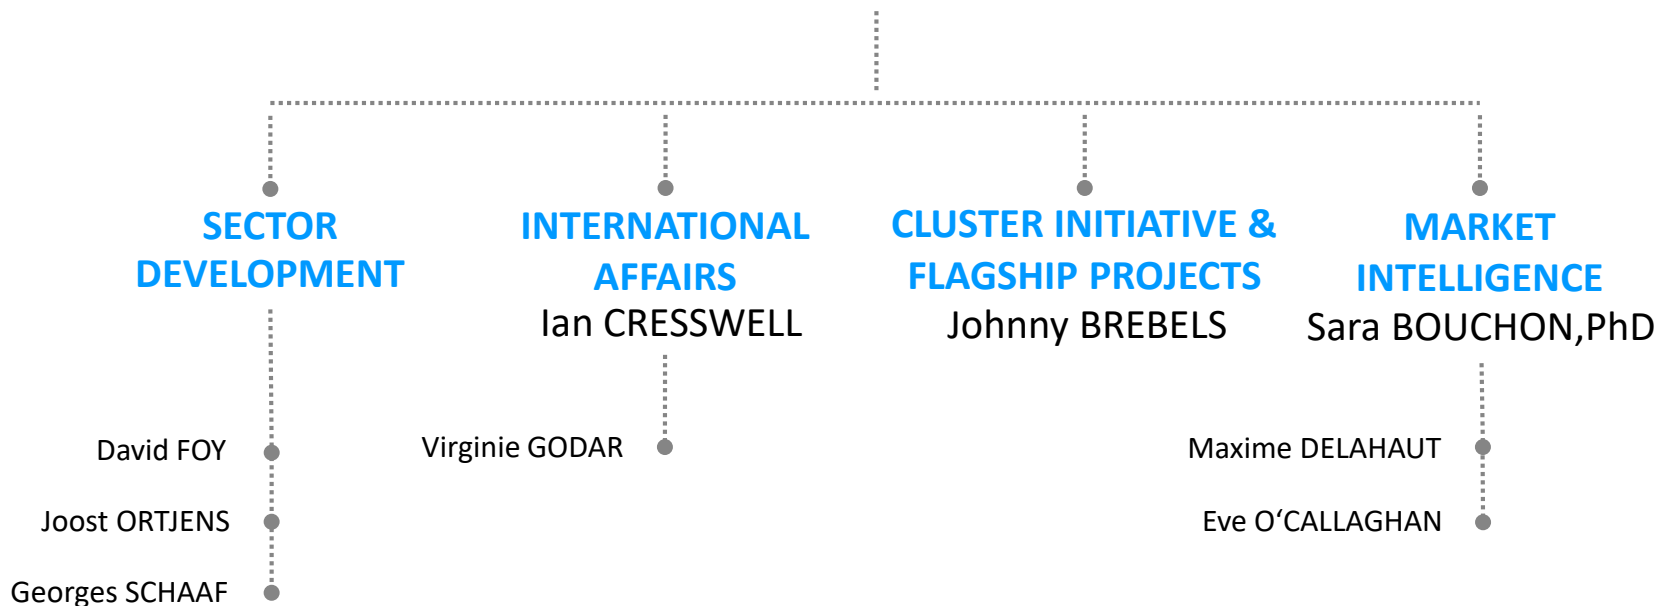

ORGANISATION CHART

Luxinnovation
October 2018

LUXINNOVATION
TRUSTED PARTNER FOR BUSINESS

Organisation Chart

Sector Development & Cluster Initiative

SECTOR DEVELOPMENT & CLUSTER INITIATIVE

Laurent FEDERSPIEL

Cluster Initiative & Flagship Projects

CLUSTER INITIATIVE & FLAGSHIP PROJECTS

Johnny BREBELS

CLUSTER INITIATIVE

FLAGSHIP PROJECTS

Jean-Claude BACKENDORF

Anja HÖTHKER

Oliver LAUER

Start-up Support & SME Performance

Funding Management

FUNDING MANAGEMENT

Marc FERRING

NATIONAL FUNDING

Pascal FABING

Barbara GRAU

Isabelle HENNEQUIN